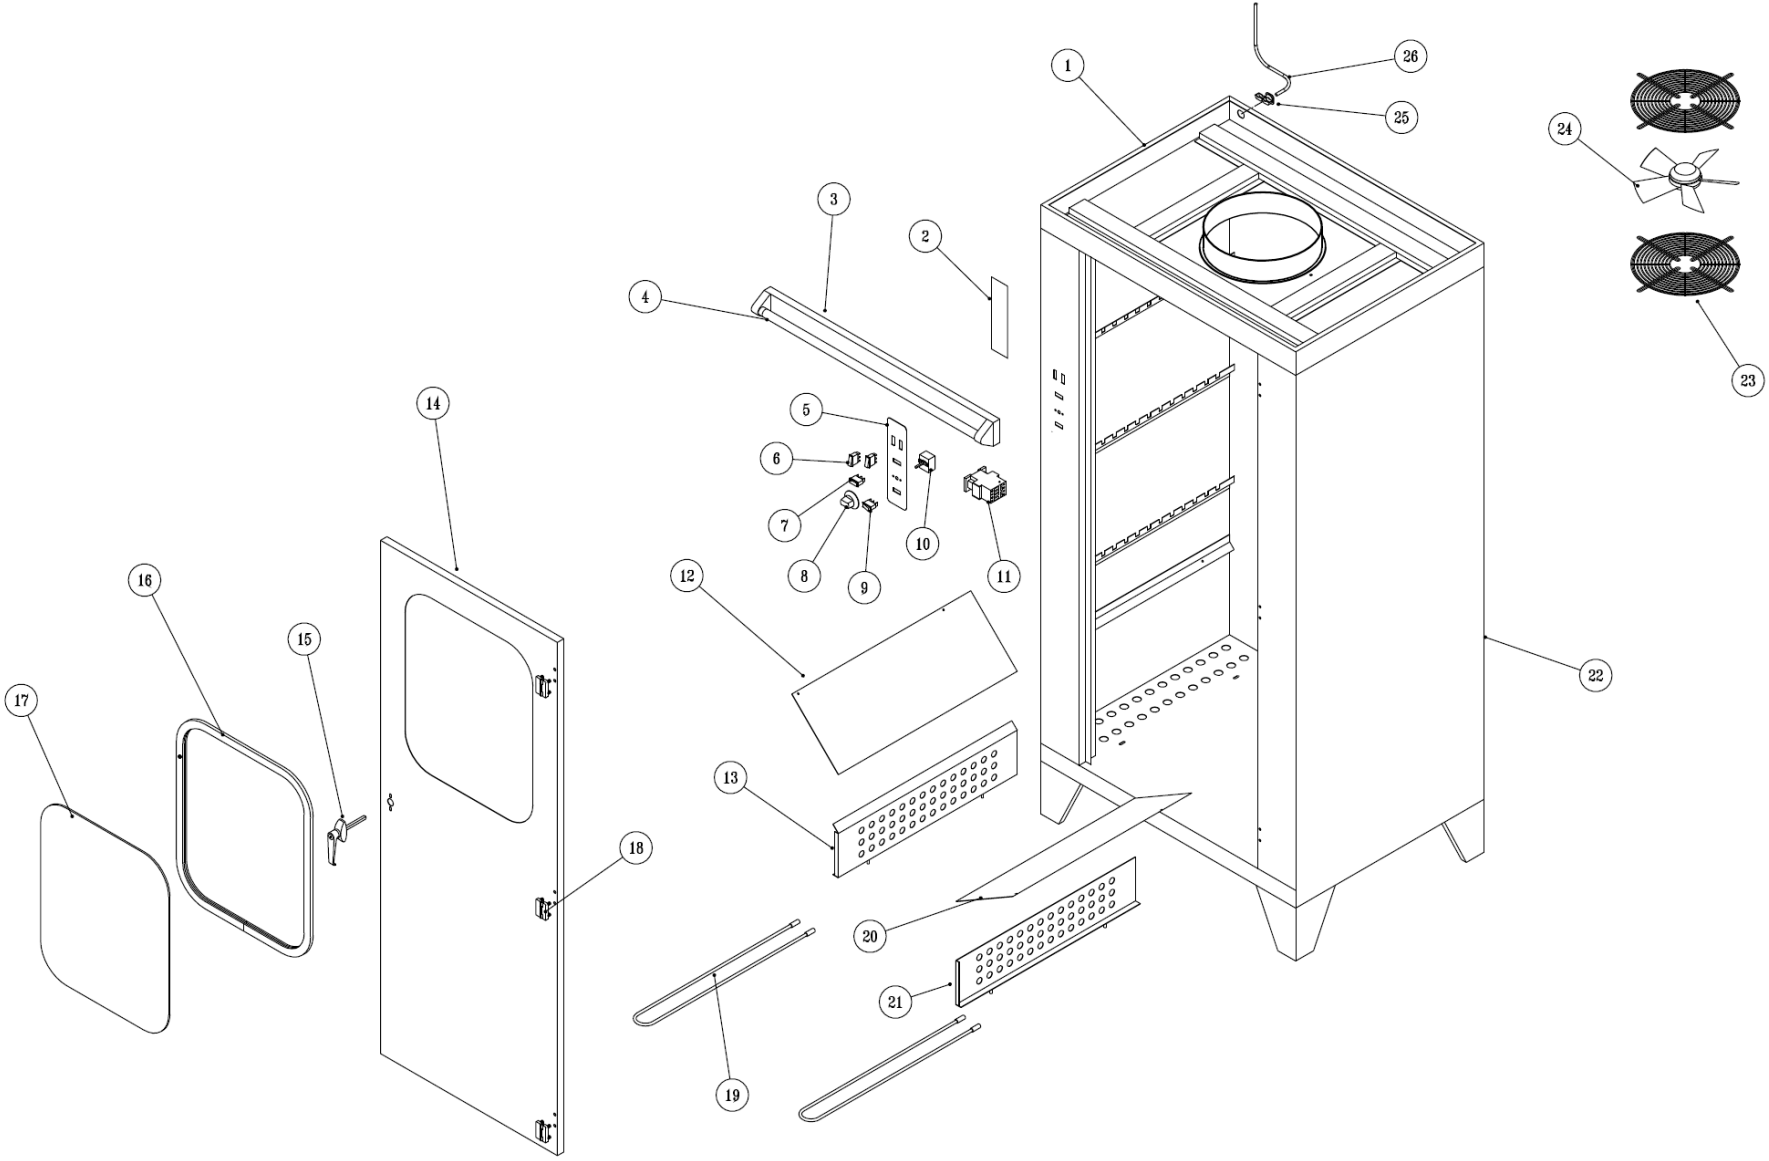

**EXPLODED DIAGRAM  
STAINLESS STEEL BILTONG CABINET  
BCB1250 R01**

**MODEL: STAINLESS STEEL BILTONG CABINET**  
**MODEL CODE: BCB1250 R01**

<b>Part No.</b>	<b>Description</b>
1	BODY
2	COVER ACESS PANEL
3	3FOOT LIGHT FITTING
4	GERMICIDAL LAMP 30W
5	CONTROL PANEL FACIA
6	ILLUMINATED ROCKER SWITCH
7	PILOT LIGHT
8	THERMOSTAT KNOB
9	ILLUMINATED ROCKER SWITCH
10	THERMOSTAT
11	220V 32A CONTACTOR
12	LEFT FAT DRIP ANGLE
13	LEFT ELEMENT COVER
14	STAINLESS STEEL DOOR
15	L HANDLE LAUDON STUDS
16	RUBBER GLAZING 2M
17	BILTONG CABINET GLASS PANEL
18	PERANO BUTHINGE
19	ELEMENTS
20	RIGHT FAT DRIP ANGLE
21	RIGHT ELEMENT COVER
22	FAN GRID BILTONG
23	FAN
24	STRAIN RELIEF GLAND
25	BILTONG DRIER POWER CORD